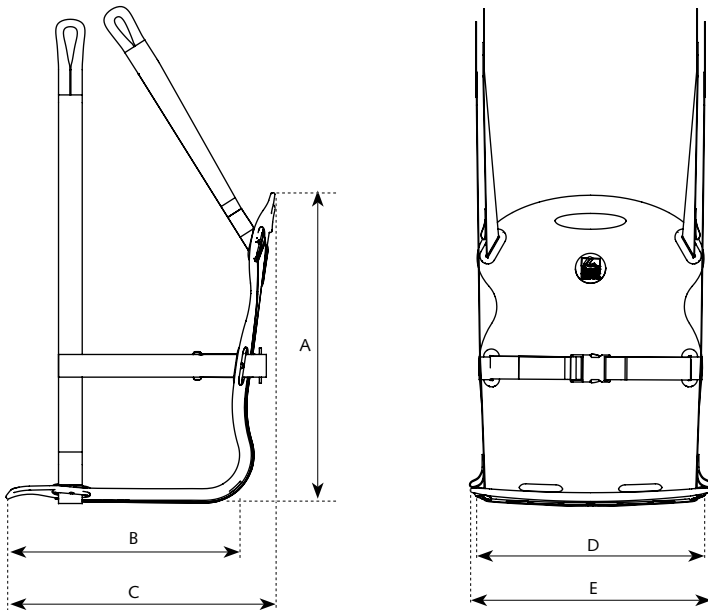

# Pool Lift Chair

Comfortably in and out of the water

- Easy to use
- Ergonomic sitting position
- Sturdy plastic design
- Safe, comes standard with a waist band
- Fits in any (shower) wheelchair
- For both children and adults

## ● Dimensions and specifications

A .....	600 mm
B .....	450 mm
C .....	500 mm
D .....	450 mm
E .....	475 mm

Chair .....	100% PVC
Bands .....	100% Polyester
Band guides .....	100% Hostaform
Safety clip .....	100% stainless steel
Weight .....	5,5 kg
Expected lifespan .....	10 years
Maximum load .....	182 kg