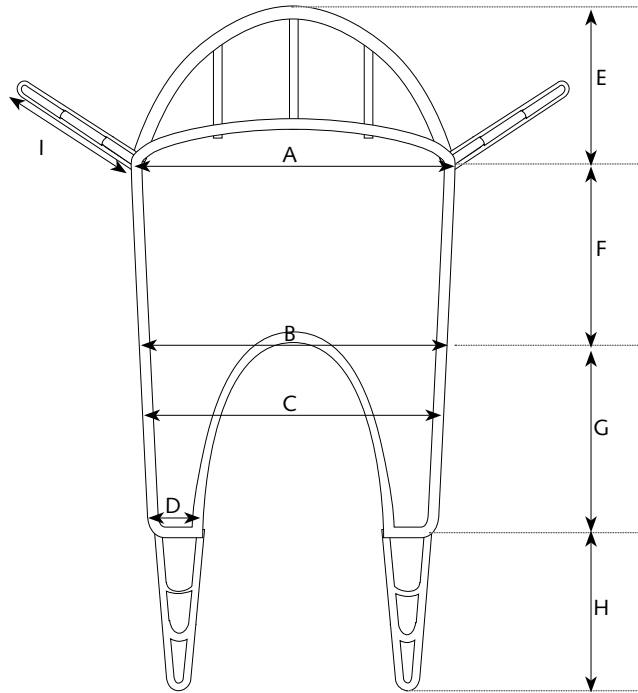

Model 3552-3553

Slings for children

Dino (green) & Butterfly (pink)

- Your child is fully and safely supported
- Comfortable sitting or lying position
- The seat remains free
- Easy to fit
- Quick transfers to and from bed, bath, shower, toilet or wheelchair
- Available in XS and S
- Made-to-measure possible

Lift & Care systems for people with reduced mobility

www.handimove.com

Slings for children

● Dimensions (inch / mm)

	XS	S
A	2.2 / 56	2.28 / 58
B	2.6 / 66	2.95 / 75
C	0.53 / 13.5	0.55 / 14
D	0.3 / 7.5	0.31 / 8
E	1.1 / 28	1.26 / 32
F	2.13 / 54	2.48 / 63
G	1.48 / 37.5	1.87 / 47.5
H	2.09 / 53	2.32 / 59
I	1.65 / 42	1.85 / 47

● Technical specifications

MaterialsPolyester
 Safe Working Load 496 lbs / 225 kg

For free demonstration or further information